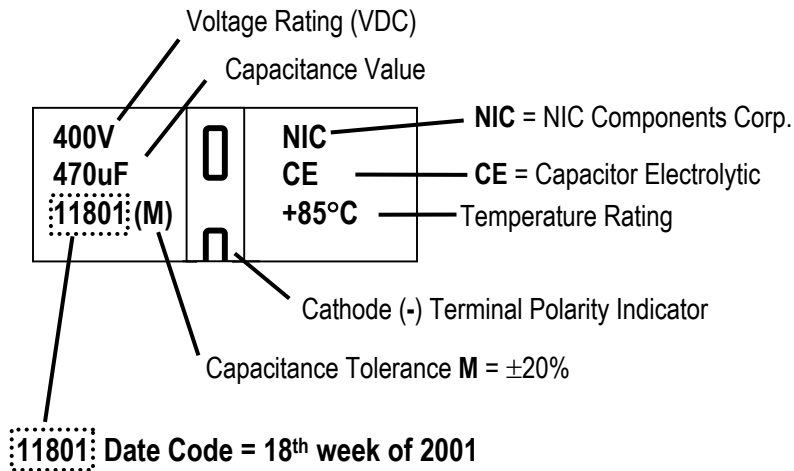

COMPONENT MARKING

**PRODUCTS: LARGE CAN ALUMINUM ELECTROLYTIC
 SERIES: NRLM, NRLF, NRLMW, NRLFW**

SUB: PVC SLEEVE DATE CODE MARKING

1 = Year Code (1 = 2001, 2 = 2002, 3 = 2003, 4 = 2004, etc.)

18 = Week Code (01 ~ 52) Examples: 18 = 18th week, 23 = 23rd week, etc.

01 = Production Reference (Line) Code