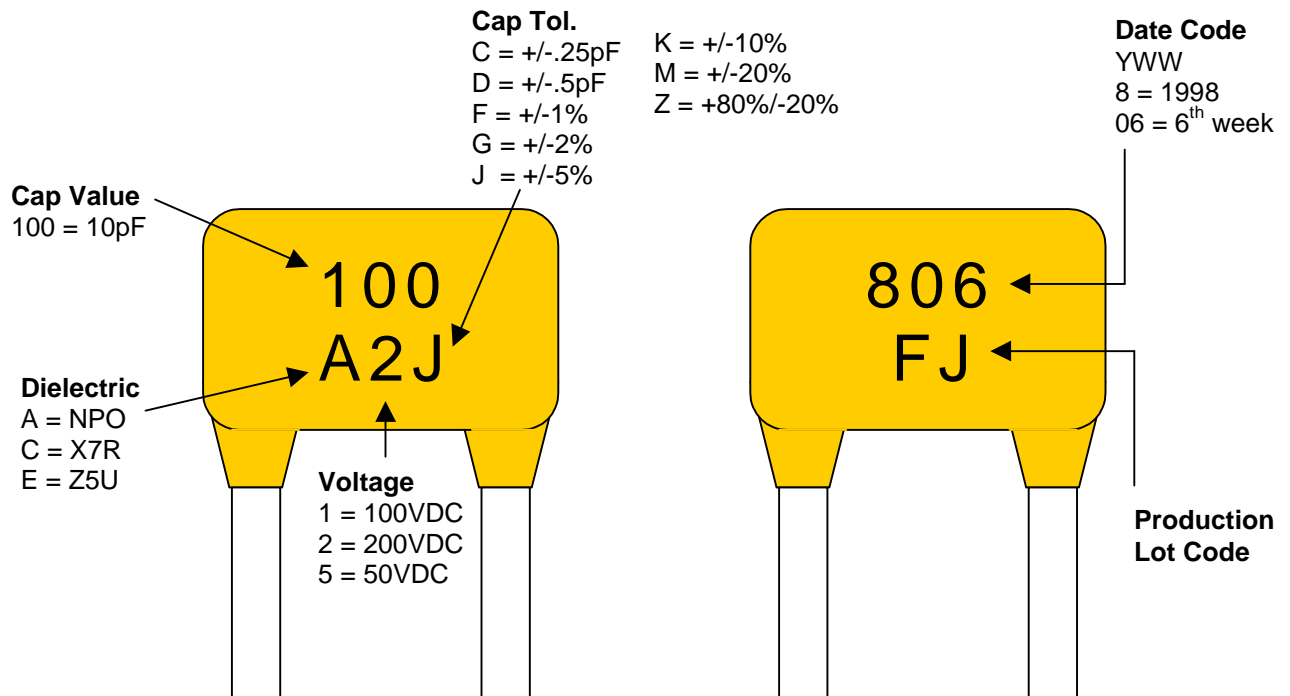

## COMPONENT MARKING

**PRODUCTS: RADIAL LEADED MLC CERAMIC CAPACITORS**

**SERIES: NCM**

Example shown P/N: NCM15NPO100J200

ISO 9002 REGISTERED

**NIC COMPONENTS CORP.**

70 Maxess Road • Melville, New York 11747  
(631) 936-7500 • Fax (631) 396-7575

## COMPONENT MARKING

**PRODUCTS: AXIAL LEADED MLC CERAMIC CAPACITORS**

***SERIES: NCMA***

**Example Shown: NIC P/N: NCMA10NPO330J200TR**

ISO 9002 REGISTERED