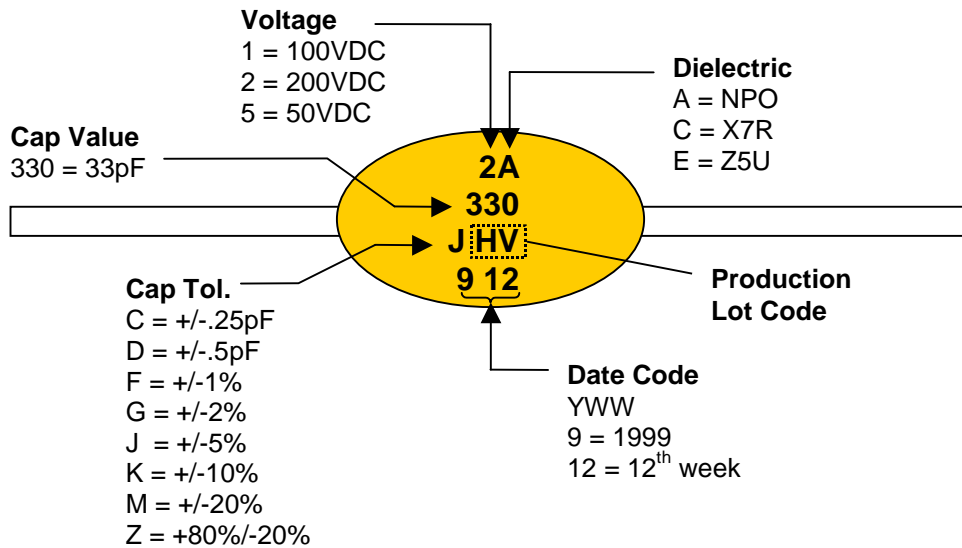

## COMPONENT MARKING

**PRODUCTS: RADIAL LEADED MLC CERAMIC CAPACITORS**

**SERIES: NCM**

Example shown P/N: NCM15NPO100J200

ISO 9002 REGISTERED

**NIC COMPONENTS CORP.**

70 Maxess Road • Melville, New York 11747  
(631) 936-7500 • Fax (631) 396-7575

## COMPONENT MARKING

**PRODUCTS: AXIAL LEADED MLC CERAMIC CAPACITORS**

***SERIES: NCMA***

**Example Shown: NIC P/N: NCMA10NPO330J200TR**

ISO 9002 REGISTERED